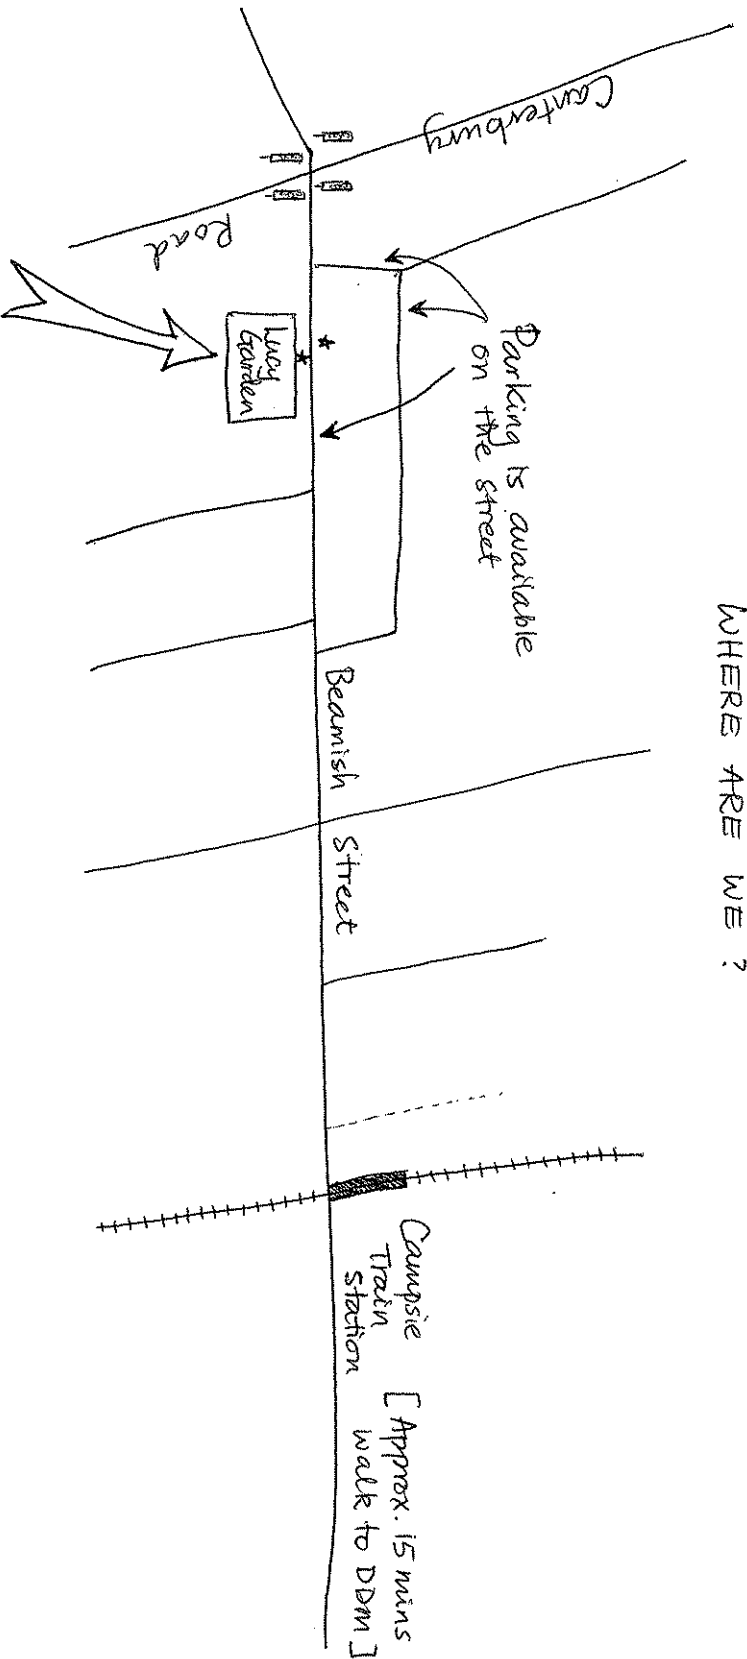

Dharma Drum Mountain Buddhist Association (Sydney)

WHERE ARE WE ?

We are located on the second floor of Lucy Garden, 413-425 Beamish Street, Campsie. Please contact the group leader of our activities in advance and we can arrange for someone to open the front gate for you. There is no specific door bell to our centre at the moment.

* Bus stop

Buses passing by DDM are

412 (via Railway Square, city)

400 C/ra Burwood and Bondi Junction)

492

499

Bus 413 stops at Campsie Train Station.